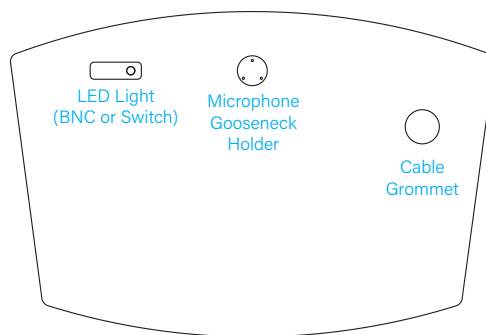

Audiotechnica Podium Microphone
14.37" L P/N U857Q
(2-AT-MIC14)

LED READING LIGHT WITH BNC CONNECTION

6" LED Light w/ BNC Connection
(2-LITE-LEDBNC-6)

LED READING LIGHT WITH POWER SWITCH

6" LED Light w/Power Switch
(2-LITE-LEDPS-6)

SHROUD

Shroud
(3-DSEW-XXXX)

ROAD CASE

Road Case
(3-ECM-XXXX)

AV STANDARD LAYOUT

SCHOOL/HOTEL STANDARD

SINGLE MICROPHONE AV

FULLY CUSTOM OPTION