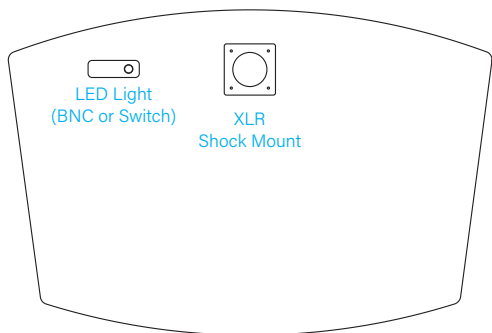

Audiotechnica Podium Microphone
14.37" L P/N U857Q
(2-AT-MIC14)

LED READING LIGHT WITH BNC CONNECTION

6" LED Light w/ BNC Connection
(2-LITE-LEDBNC-6)

LED READING LIGHT WITH POWER SWITCH

6" LED Light w/Power Switch
(2-LITE-LEDPS-6)

SHROUD

Shroud
(3-DSEW-XXXX)

ROAD CASE

Road Case
(3-ECM-XXXX)

AV STANDARD LAYOUT

SCHOOL/HOTEL STANDARD

SINGLE MICROPHONE AV

FULLY CUSTOM OPTION