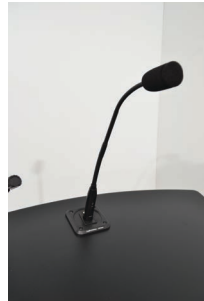

Add-on options for our VH1 podiums.

WIRELESS HANDHELD MICROPHONE SYSTEM

Sennheiser XSW 1-825
(2-AV-MIC-WIRELESSSENN)

MICROPHONE CONNECTION

XLR Shock Mount
Includes Quick Disconnect Wiring
(2-SHOCKXLR-X1)
(2-SHOCKXLR-X2)
(2-SHOCKXLR-X1-CS)

CABLE MANAGEMENT GROMMET

2" Grommet
(3-GROMM2)

LAPTOP SWIVEL SHELF

Black Laptop Swivel Shelf
(3-SHELF-LAP-BLK-V2)
(3-SHELF-LAP-DLX)

HANDHELD MICROPHONE HOLDER

8" Microphone Holder
(2-AV-GOOSCLIP-8)

GOOSENECK MICROPHONE