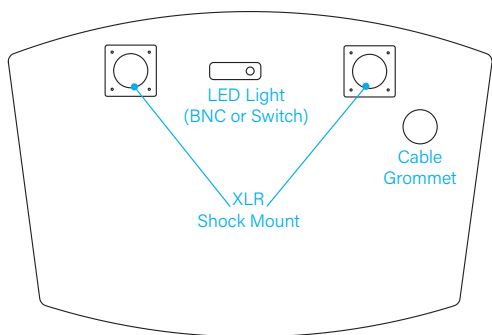

Audiotechnica Podium Microphone
14.37" L P/N U857Q
(2-AT-MIC14)

LED READING LIGHT WITH BNC CONNECTION

6" LED Light w/ BNC Connection
(2-LITE-LEDBNC-6)

LED READING LIGHT WITH POWER SWITCH

6" LED Light w/Power Switch
(2-LITE-LEDPS-6)

SHROUD

Shroud
(3-DSEW-XXXX)

ROAD CASE

Road Case
(3-ECM-XXXX)

AV STANDARD LAYOUT

SCHOOL/HOTEL STANDARD

SINGLE MICROPHONE AV

FULLY CUSTOM OPTION