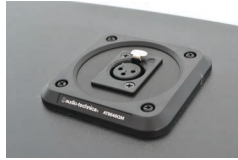

Add-on options for our VH1 podiums.

WIRELESS HANDHELD MICROPHONE SYSTEM

Sennheiser XSW 1-825
(2-AV-MIC-WIRELESSSENN)

MICROPHONE CONNECTION

XLR Shock Mount
Includes Quick Disconnect Wiring
(2-SHOCKXLR-X1)
(2-SHOCKXLR-X2)
(2-SHOCKXLR-X1-CS)

CABLE MANAGEMENT GROMMET

2" Grommet
(3-GROMM2)

LAPTOP SWIVEL SHELF

Black Laptop Swivel Shelf
(3-SHELF-LAP-BLK-V2)
(3-SHELF-LAP-DLX)

HANDHELD MICROPHONE HOLDER

8" Microphone Holder
(2-AV-GOOSCLIP-8)

GOOSENECK MICROPHONE

Audiotechnica Podium Microphone
14.37" L P/N U857Q
(2-AT-MIC14)

LED READING LIGHT WITH BNC CONNECTION

6" LED Light w/ BNC Connection
(2-LITE-LEDBNC-6)

LED READING LIGHT WITH POWER SWITCH

6" LED Light w/Power Switch
(2-LITE-LEDPS-6)

SHROUD

Shroud
(3-DSEW-XXXX)

ROAD CASE

Road Case
(3-ECM-XXXX)

AV STANDARD LAYOUT

SCHOOL/HOTEL STANDARD

SINGLE MICROPHONE AV

FULLY CUSTOM OPTION