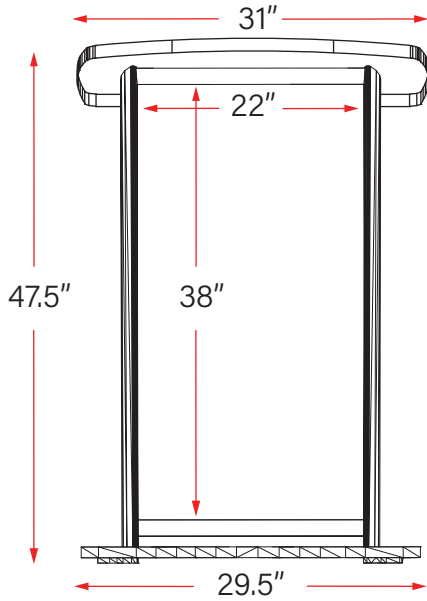

Native Resolution: 3840 x 2160 (UHD)

Aspect Ratio: 16:9

Connectivity⁺: HDMI, DP, DVI-D, Audio in,
RS-232c, LAN, USB2.0

Built-in Wi-Fi

Supported File Types⁺: .jpg, .png, .bmp, .wmv, .avi,
.mp4, .mov, .mpg, .mkv

NOTE⁺: Press the Settings button (⚙️) to adjust display brightness, aspect ratio, or picture rotation.

* screen dimensions may change due to manufacturer and/or model updates

⁺ consult owner's manual for more information

DIMENSIONS

DESCRIPTION:

- Dimensions and weight of assembled H2W Digital Display podium.
- Dimensions and weight of assembled H2W Digital Display podium, including packaging.

ASSEMBLED H2W PODIUM

ASSEMBLED SHIPPING PACKAGE

SCREEN SIZE (UNASSEMBLED)

DIMENSIONS

DESCRIPTION:

- Dimensions and weight of assembled CS2 Digital Display Standard or Deluxe podium.
- Dimensions and weight of assembled CS2 Digital Display podium, including packaging and crate.