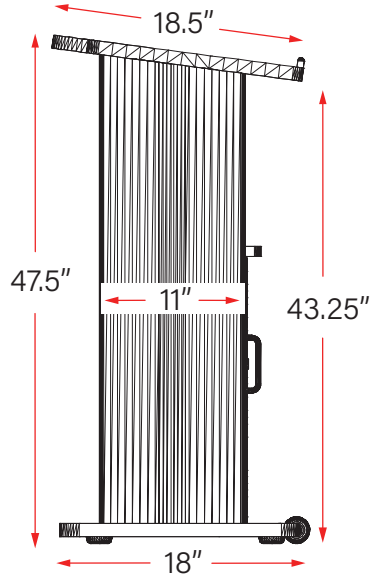

Native Resolution: 3840 x 2160 (UHD)

Aspect Ratio: 16:9

Connectivity⁺: HDMI, DP, DVI-D, Audio in,
RS-232c, LAN, USB2.0

Built-in Wi-Fi

Supported File Types⁺: .jpg, .png, .bmp, .wmv, .avi,
.mp4, .mov, .mpg, .mkv

NOTE⁺: Press the Settings button (⚙️) to adjust display brightness, aspect ratio, or picture rotation.

* screen dimensions may change due to manufacturer and/or model updates

⁺ consult owner's manual for more information

DIMENSIONS

DESCRIPTION:

- Dimensions and weight of assembled H2W Digital Display podium.
- Dimensions and weight of assembled H2W Digital Display podium, including packaging.

ASSEMBLED H2W PODIUM

ASSEMBLED SHIPPING PACKAGE

SCREEN SIZE (UNASSEMBLED)

DIMENSIONS

DESCRIPTION:

- Dimensions and weight of assembled CS2 Digital Display Standard or Deluxe podium.
- Dimensions and weight of assembled CS2 Digital Display podium, including packaging and crate.