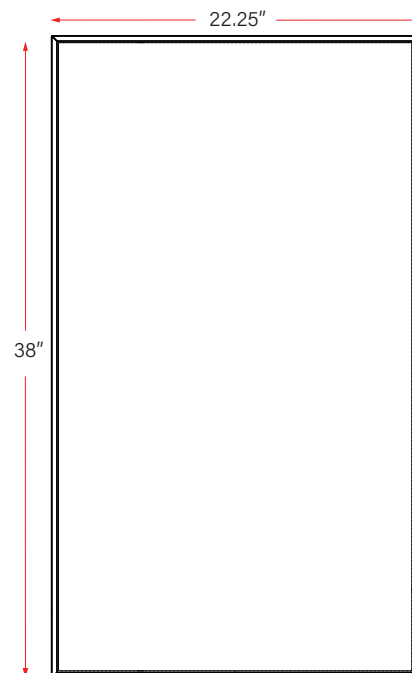

SCREEN SIZE (UNASSEMBLED)