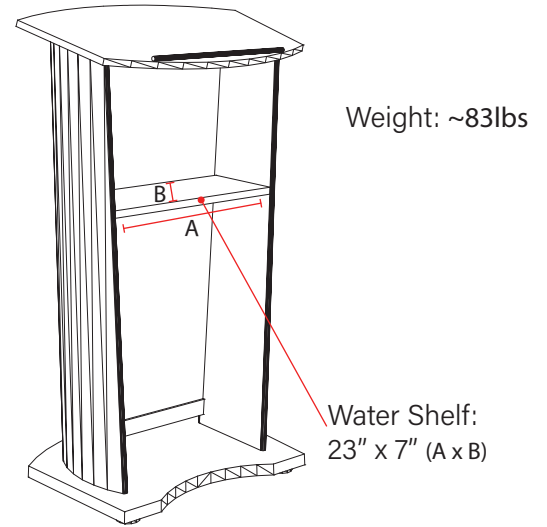

NOTE⁺: Press the Settings button (⚙️) to adjust display brightness, aspect ratio, or picture rotation.

* screen dimensions may change due to manufacturer and/or model updates

⁺ consult owner's manual for more information

DIMENSIONS

DESCRIPTION:

- Dimensions and weight of assembled H2W Digital Display podium.
- Dimensions and weight of assembled H2W Digital Display podium, including packaging.

ASSEMBLED H2W PODIUM

ASSEMBLED SHIPPING PACKAGE