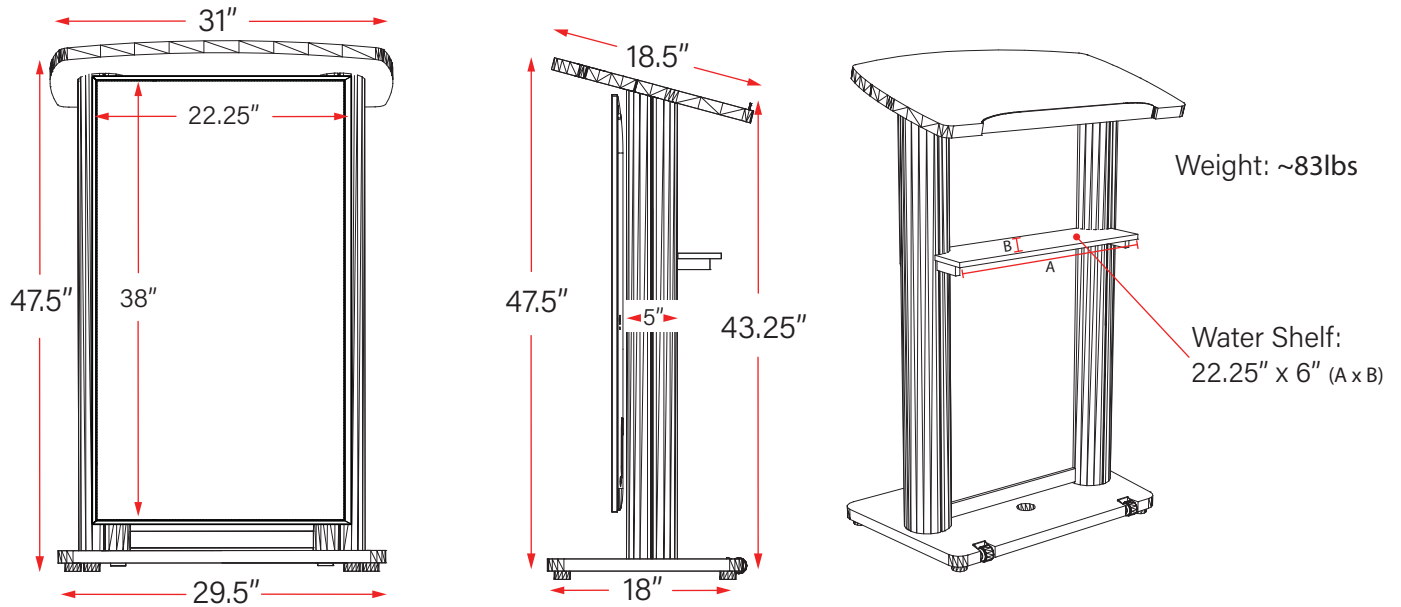

DIMENSIONS

DESCRIPTION:

- Dimensions and weight of assembled CS2 Digital Display Standard or Deluxe podium.
- Dimensions and weight of assembled CS2 Digital Display podium, including packaging and crate.

ASSEMBLED CS2 PODIUM