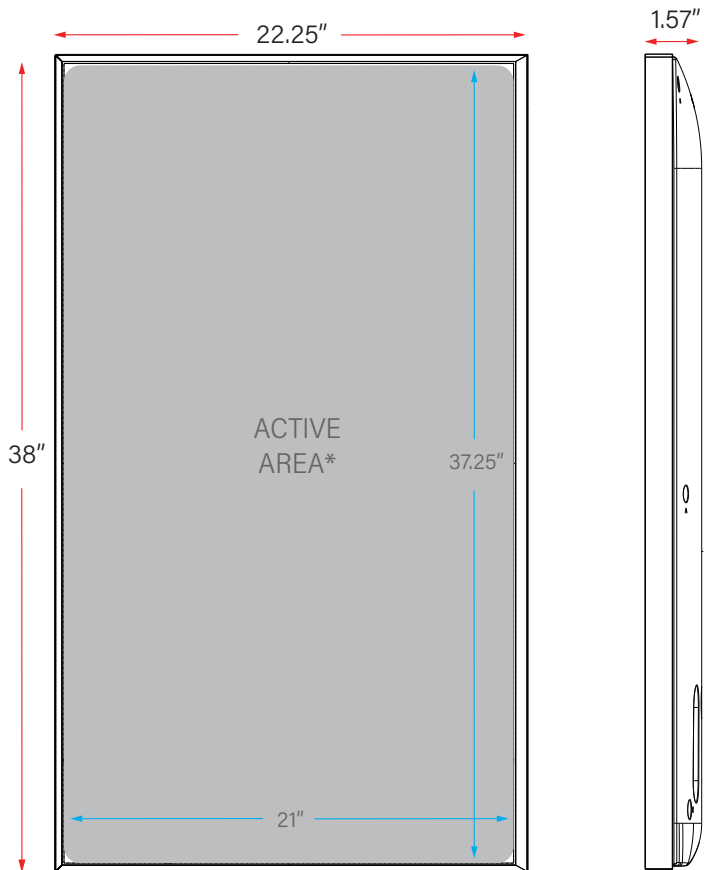

BLACK
(SPEAKING SURFACE)

1AL-DIG-CS2-D

front detail

side detail

back detail

Size* and select features of the integrated, high-resolution screen.

Screen Size: 43"

Internal Memory: 16GB

Native Resolution: 3840 x 2160 (UHD)

Aspect Ratio: 16:9

Connectivity⁺: HDMI, DP, DVI-D, Audio in,
RS-232c, LAN, USB2.0

Built-in Wi-Fi

Supported File Types⁺: .jpg, .png, .bmp, .wmv, .avi,
.mp4, .mov, .mpg, .mkv

DIMENSIONS

DESCRIPTION:

- Dimensions and weight of assembled H2W Digital Display podium.
- Dimensions and weight of assembled H2W Digital Display podium, including packaging.

ASSEMBLED H2W PODIUM

ASSEMBLED SHIPPING PACKAGE

SCREEN SIZE (UNASSEMBLED)

DIMENSIONS

DESCRIPTION:

- Dimensions and weight of assembled CS2 Digital Display Standard or Deluxe podium.
- Dimensions and weight of assembled CS2 Digital Display podium, including packaging and crate.