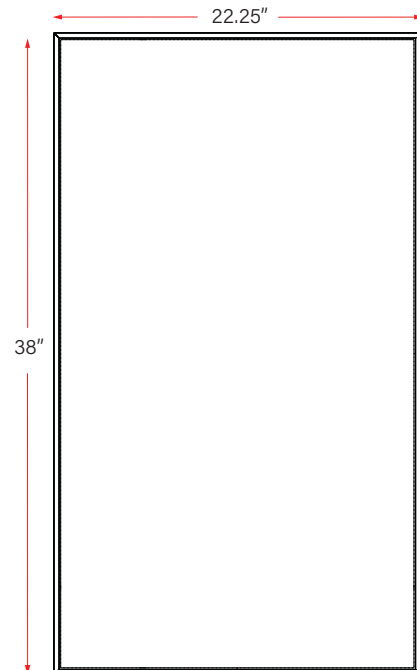

Native Resolution: 3840 x 2160 (UHD)

Aspect Ratio: 16:9

Connectivity⁺: HDMI, DP, DVI-D, Audio in,
RS-232c, LAN, USB2.0

Built-in Wi-Fi

Supported File Types⁺: .jpg, .png, .bmp, .wmv, .avi,
.mp4, .mov, .mpg, .mkv

NOTE⁺: Press the Settings button (⚙️) to adjust display brightness, aspect ratio, or picture rotation.

* screen dimensions may change due to manufacturer and/or model updates

⁺ consult owner's manual for more information

DIMENSIONS

DESCRIPTION:

- Dimensions and weight of assembled H2W Digital Display podium.
- Dimensions and weight of assembled H2W Digital Display podium, including packaging.

ASSEMBLED H2W PODIUM

ASSEMBLED SHIPPING PACKAGE

SCREEN SIZE (UNASSEMBLED)

DIMENSIONS

DESCRIPTION:

- Dimensions and weight of assembled CS2 Digital Display Standard or Deluxe podium.
- Dimensions and weight of assembled CS2 Digital Display podium, including packaging and crate.