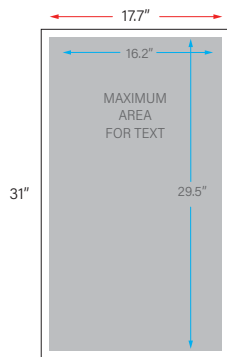

BLACK
(SPEAKING SURFACE)

1AL-ADJ-B

front detail

side detail

back detail

SIGNAGE

DESCRIPTION:

Branding options for our adjustable podiums.

FULL PANEL PRINT

Full Panel Vinyl Signage
(4-VS-FULL)

SIGN PANEL (available with slide-on sign holder option)

Sign Panel
(3-SIGN-CLIP)
(4-VS)

DIMENSIONS

DESCRIPTION:

- Dimensions and weight of assembled Aluminum Adjustable Standard or Deluxe podium.
- Dimensions and weight of assembled Aluminum Adjustable podium, including packaging.