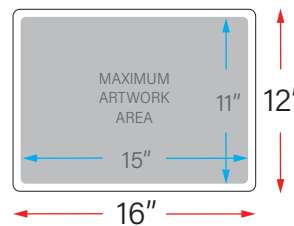

BLACK
(SPEAKING SURFACE)

1AL-ADJ-B

front detail

side detail

back detail

SIGNAGE

DESCRIPTION:

Branding options for our adjustable podiums.

FULL PANEL PRINT

Full Panel Vinyl Signage
(4-VS-FULL)

SIGN PANEL (available with slide-on sign holder option)

Sign Panel
(3-SIGN-CLIP)
(4-VS)

DIMENSIONS

DESCRIPTION:

- Dimensions and weight of assembled Aluminum Adjustable Standard or Deluxe podium.
- Dimensions and weight of assembled Aluminum Adjustable podium, including packaging.