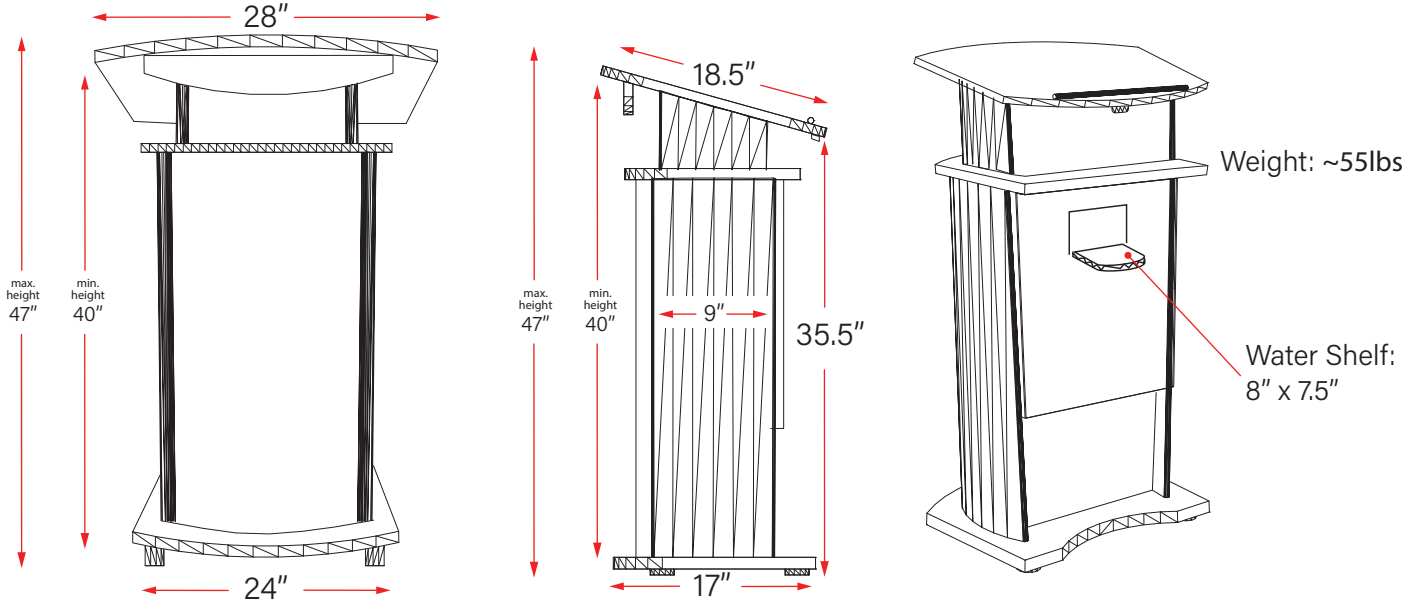

DIMENSIONS

DESCRIPTION:

- Dimensions and weight of assembled Aluminum Adjustable Standard or Deluxe podium.
- Dimensions and weight of assembled Aluminum Adjustable podium, including packaging.

ASSEMBLED ALUMINUM ADJUSTABLE PODIUM