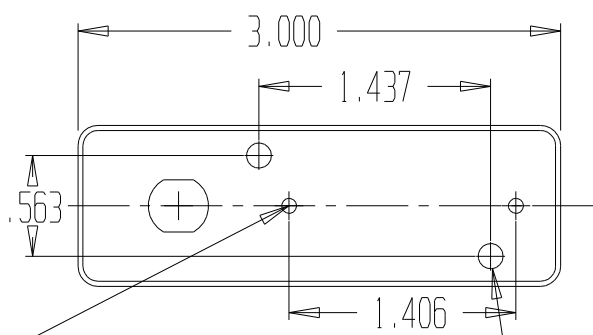

LAMP SPECIFICATIONS

12 VOLTS AC or DC

LED's Draw Approx. 135mA

Gooseneck Length
6, 12 or 18 Inches Long.

Threaded for 6-32
screw (2) places

Ø.156 Clearance for 6-32 screw
(2) places

NOTE: Dimensions are from outside
edges of chassis.

2.1mm x 5.5mm x 9.5mm Plug
Cord Length: 12 Inches

All designs, construction and other disclosures set forth
herein are the property of Littlite LLC. and such information
is imparted to you in confidence. In accepting this
information you agree not to reproduce it, to manufacture
it, disclose it, or have it manufactured in whole or in part
without written permission of Littlite LLC.