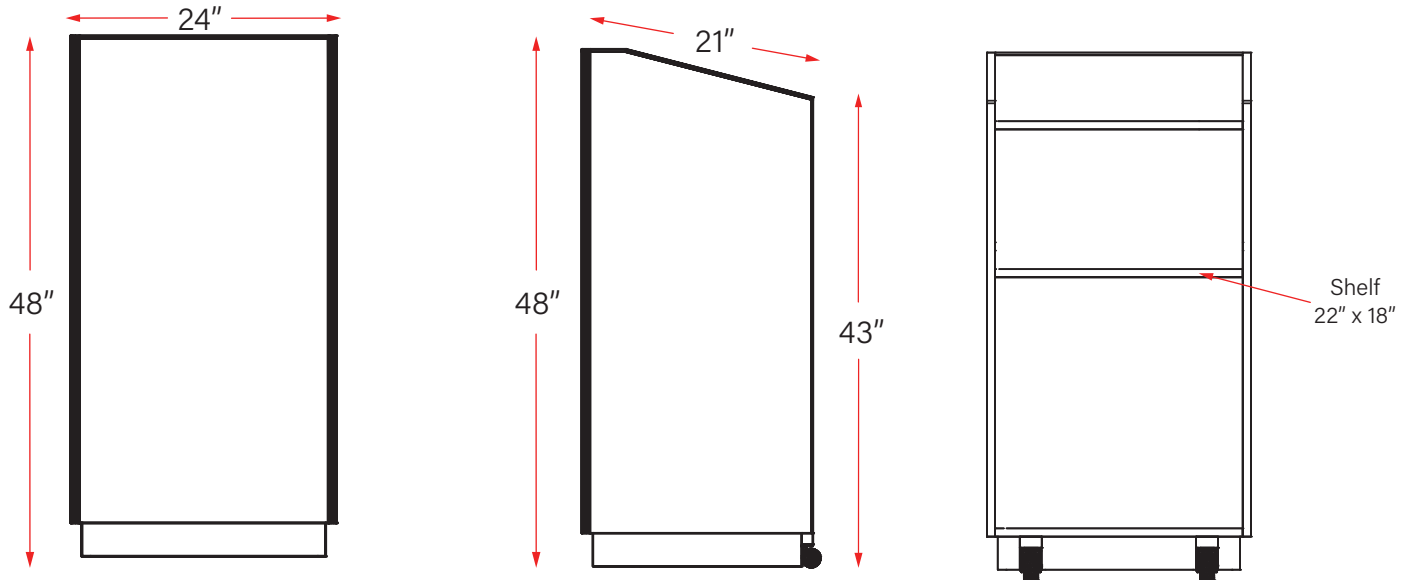

DIMENSIONS

DESCRIPTION:

- Dimensions and weight of assembled Speakers podium.
- Dimensions and weight of assembled Speakers podium, including packaging.

ASSEMBLED EMPIRE PODIUM

Weight: ~185lbs

ASSEMBLED SHIPPING PACKAGE