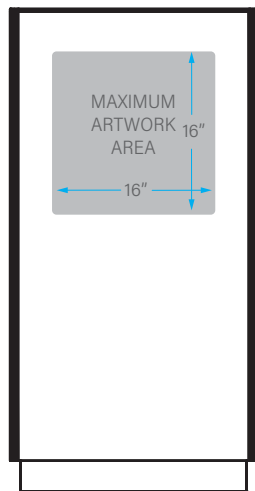

front detail

side detail

back detail

*Black on Oak Shown

SIGNAGE

DESCRIPTION:

Branding options for our Speakers podium.

3D ACRYLIC

DIMENSIONS

DESCRIPTION:

- Dimensions and weight of assembled Speakers podium.
- Dimensions and weight of assembled Speakers podium, including packaging.

ASSEMBLED EMPIRE PODIUM

Weight: ~185lbs

ASSEMBLED SHIPPING PACKAGE