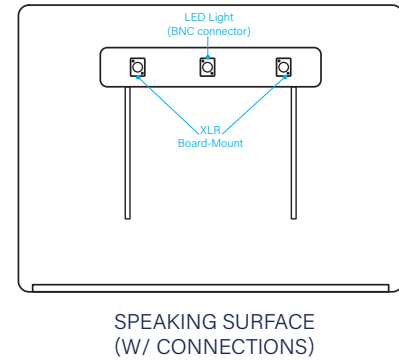

Weight: ~55lbs