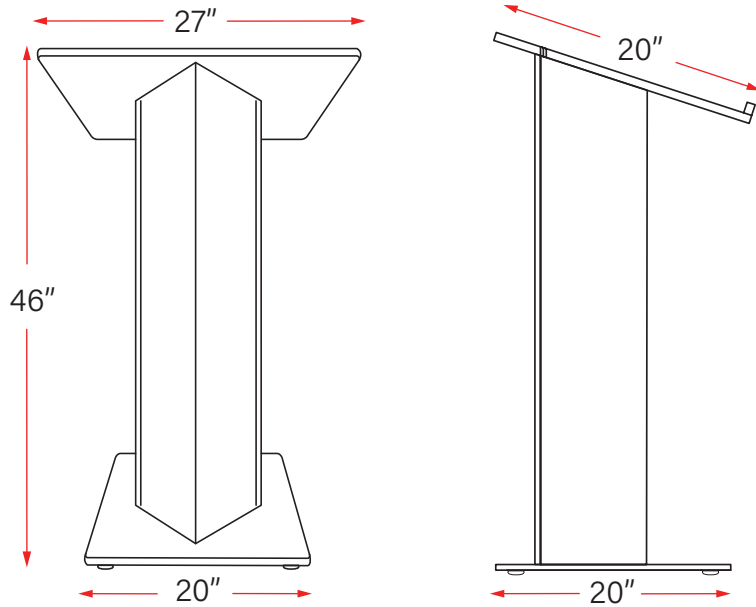

DIMENSIONS

DESCRIPTION:

- Dimensions and weight of assembled Acrylic Evening Gala podium.
- Dimensions and weight of assembled Acrylic Evening Gala podium, including packaging.

ASSEMBLED ACRYLIC COLUMN PODIUM