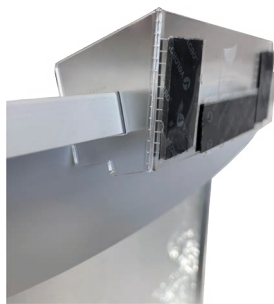

EVENING GALA

ACRYLIC LINE

Modern lecterns designed with style and elegance.

EVENING GALA w/ AV Connections

DESCRIPTION:

Constructed of 3/4" polished acrylic, creating a seamless, transparent look.

CLEAR
(SPEAKING SURFACE)

1AC-EVGAL-WC

front detail

side detail

back detail

SIGNAGE

DESCRIPTION:

Branding options for our Acrylic Evening Gala podium.

SLIDE-ON
SIGN HOLDER

Slide-On-Sign-Holder
(3-SIGN-CLIP)

SIGN PANEL
(available with slide-on
sign holder option)

Sign Panel
(4-VS)

DIMENSIONS

DESCRIPTION:

- Dimensions and weight of assembled Acrylic Evening Gala podium.
- Dimensions and weight of assembled Acrylic Evening Gala podium, including packaging.