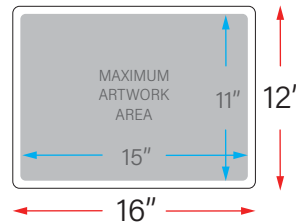

1AC-EVGAL-WC

front detail

side detail

back detail

SIGNAGE

DESCRIPTION:

Branding options for our Acrylic Evening Gala podium.

SLIDE-ON
SIGN HOLDER

Slide-On-Sign-Holder
(3-SIGN-CLIP)

SIGN PANEL
(available with slide-on
sign holder option)

Sign Panel
(4-VS)

DIMENSIONS

DESCRIPTION:

- Dimensions and weight of assembled Acrylic Evening Gala podium.
- Dimensions and weight of assembled Acrylic Evening Gala podium, including packaging.